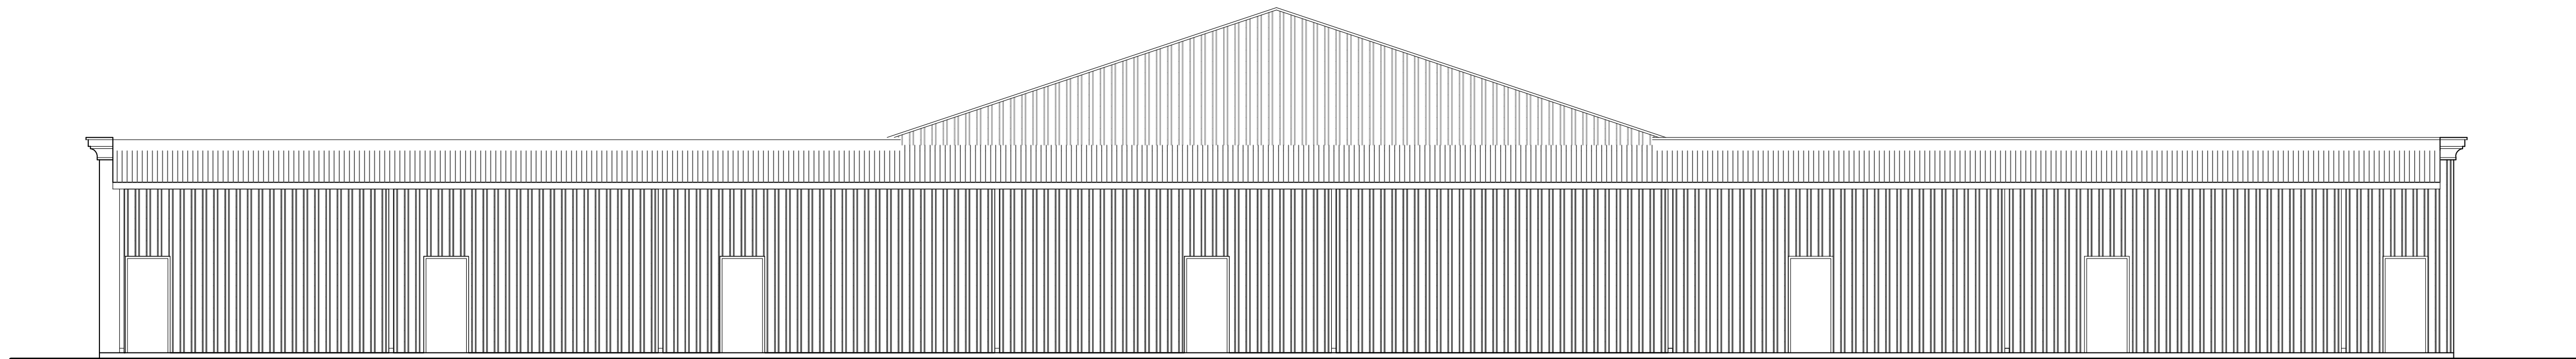

RIGHT ELEVATION

SCALE: 1/8" = 1'-0"

LEFT ELEVATION

SCALE: 1/8" = 1'-0"

FRONT ELEVATION

SCALE: 1/8" = 1'-0"

REAR ELEVATION

SCALE: 1/8" = 1'-0"

WILLOWBROOK CENTER
A PROFESSIONAL BUILDING
for
STEVE ELY

Barry and Nancy Silbreath
1301 CRAWFORD AVE.
GRANBURY, TX. 76048
817-578-8920