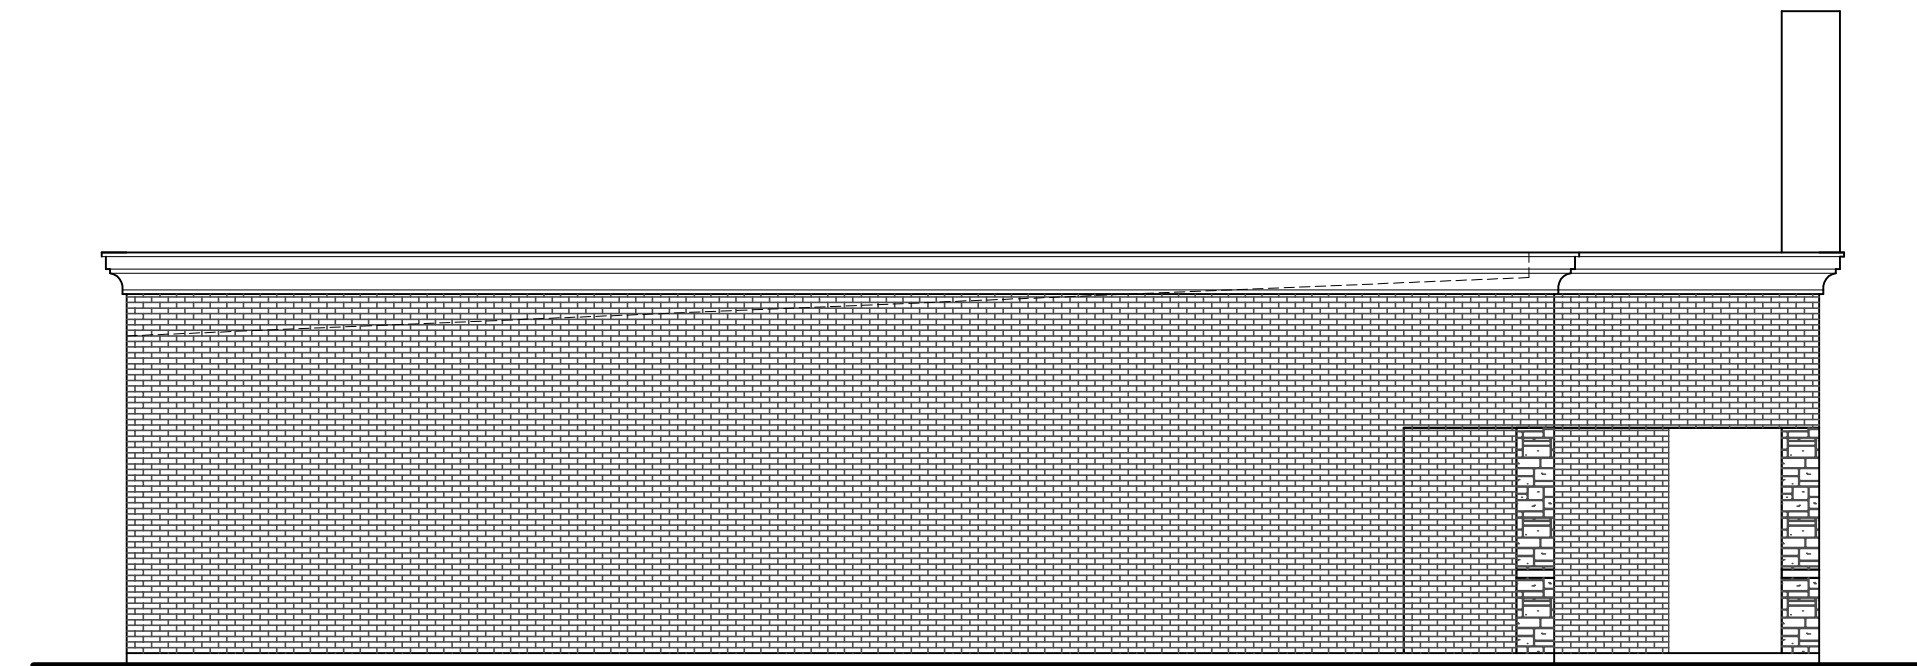

RIGHT ELEVATION

SCALE: 1/8" = 1'-0"

LEFT ELEVATION

SCALE: 1/8" = 1'-0"

FRONT ELEVATION

SCALE: 1/8" = 1'-0"

REAR ELEVATION

SCALE: 1/8" = 1'-0"

WILLOWBROOK CENTER
A PROFESSIONAL BUILDING
for
STEVE ELY

Barry and Nancy Silbreath
1301 CRAWFORD AVE.
GRANBURY, TX. 76048
817-578-8920