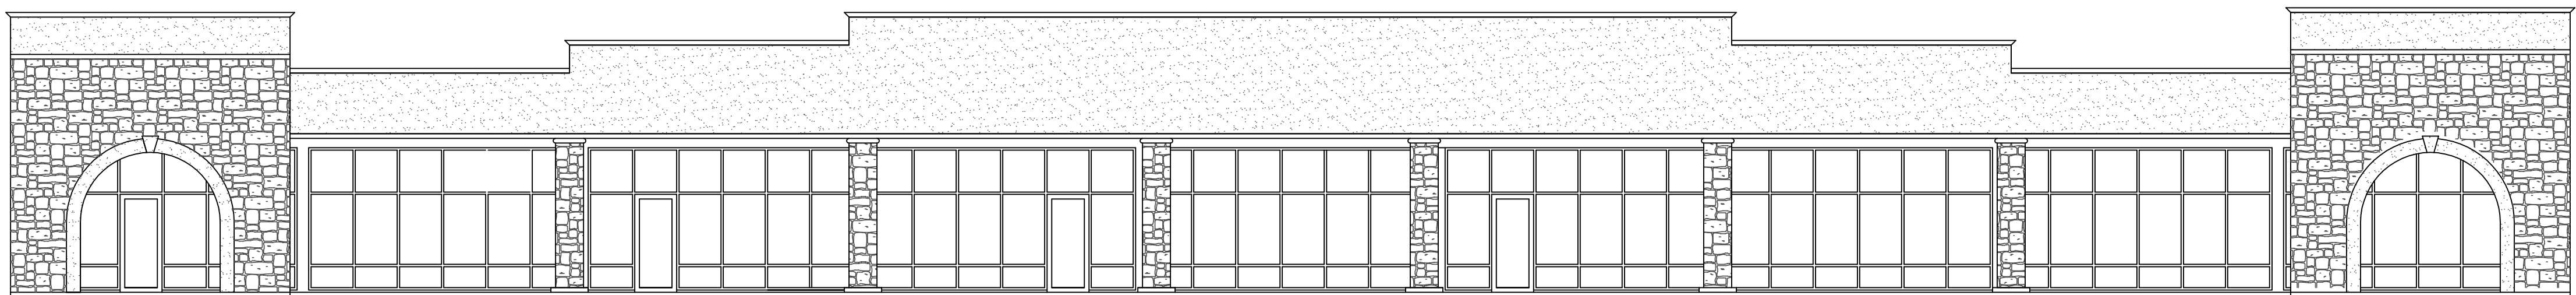

FLOOR PLAN
SCALE: 1/8" = 1'-0"

FRONT ELEVATION
SCALE: 1/8" = 1'-0"

FREEDOM PLAZA - ACTON, TX

Barry and Marcy Gilbreath
1301 CRAWFORD AVE
GRANBURY, TX 76048
817-578-8820