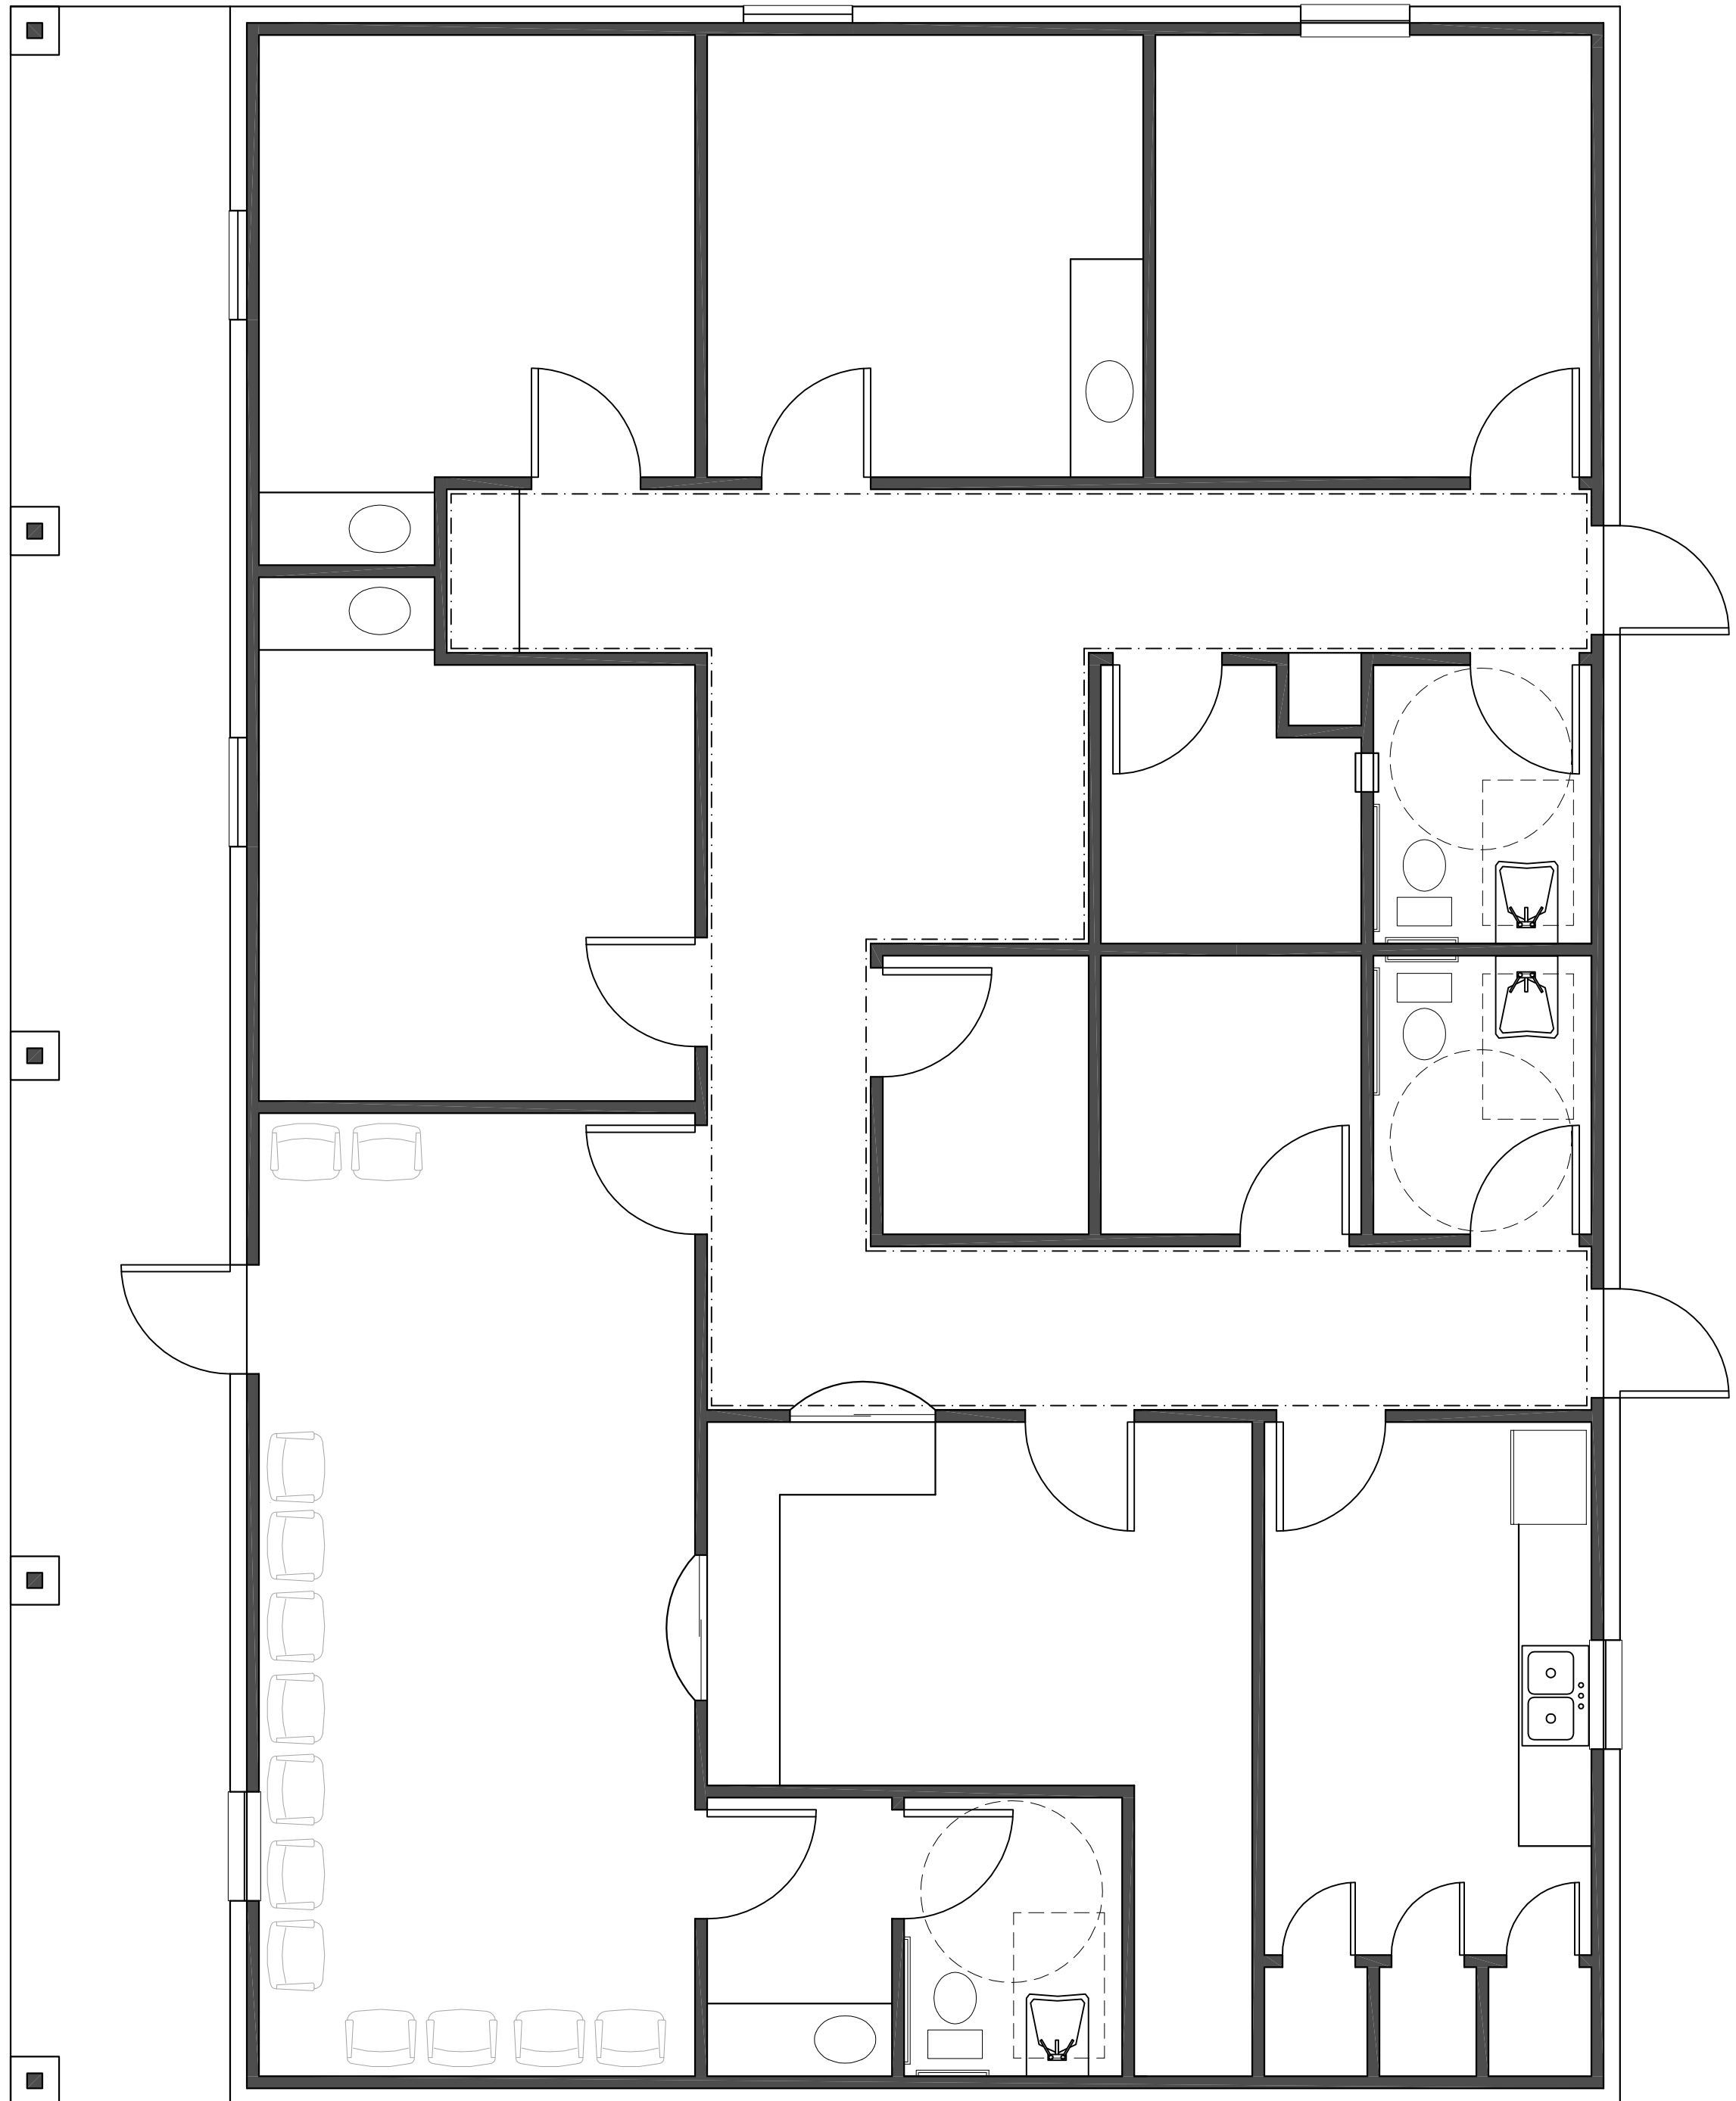

**FLOOR PLAN**

SCALE: 1/4" = 1'-0"

**A NEW DOCTOR OFFICE**

*Barry & Nancy Gilbreath*  
1301 CRAWFORD AVE.  
GRANBURY, TX 76048  
817-579-8920